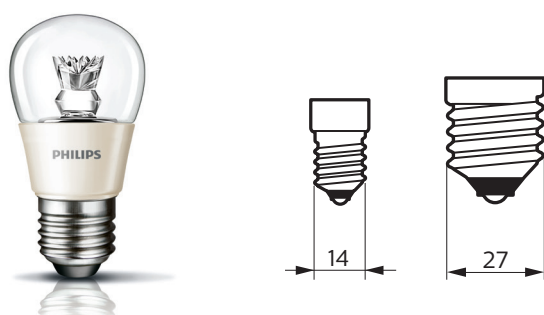

MASTER LEDlustre Lamp

Delivering incandescent-like sparkling light effects, MASTER LEDlustre bulbs are ideal for general and decorative lighting in the hospitality industry, as well as in home environments. The dimmable MASTER LEDlustres drive further efficiencies, while helping to create the desired atmosphere. Mounted in full view in chandeliers, wall scones or modern luminaires. Drawing upon inputs from chandelier makers and designed to enhance the aesthetic appeal of the chandelier or luminaire, not only when lit but also when not, these lamps come in a classical shape with a unique, eye-catching lens design. They produce a beautiful sparkling warm light that delivers huge energy savings and minimises maintenance cost.

Product ID	C max.	D max.
E14	95	48
E27	91	48

Dimensions in mm

LEDlustre Lamp

Shortcode	Wattage (W)	Cap Base	Voltage	Lumen Output (lm)	Average Lifetime (hrs)	Colour Temp (K)	Min Order Quantity	Carton Qty
LUS6WE14WWCL	6	E14	220-240	470	25000	2700	10	10
LUS6WE27WWCL	6	E27	220-240	470	25000	2700	10	10